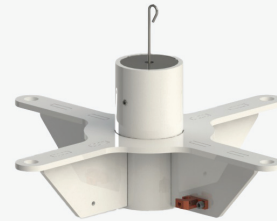

POWER EZ 2

EZ SERIES

ITEM # F-PEZPL2

ABOUT

With all the ease and simplicity of the EZ 2 Lift, the Power EZ 2 is an even better solution for affordable and compact lifts! With a manual 360 degree rotation, this lift utilizes a battery powered actuator to raise and lower users with confidence. In addition to a setback range of 12"-20", the adjustable sling seat allows for 20" of wall clearance.

Best of all, this lift is easily portable for storing and relocation! All this, plus the best warranty in the industry, makes our EZ line an easy choice for your accessibility needs.

FEATURES:

- 400 lb (181 kg) weight capacity
- Durable mesh sling
- Adjustable stainless steel chains
- Stainless steel construction with powder coat finish
- Limited five (5) year warranty
- Ships small parcel, some assembly required
- Made in USA

Affordable recreation equipment for people of all abilities.

1.888.687.3552 | aquacreek.com | sales@aquacreek.com

POWER EZ 2

APPLICATIONS

This lift works on in ground and partially raised pools and spas. To see if the EZ 2 will work for you, visit our website and download the application guide, or contact our friendly sales team for assistance. This lift can also be anchored to pool decks made of concrete or wood. Choose the appropriate anchor system for your needs. Anchors sold separately.

Standard Anchor

Surface Mount Anchor

Wood Deck Anchor

For access to CADs, Revit drawings and more visit our Partner Login page on our website and become an Aqua Creek partner.

OPTIONS / ACCESSORIES

- Anchors for concrete, or wood deck applications
- Hard seat option
- Powder coat and accent color options to match almost any decor
- Hard seat cover
- Cover to protect your investment from the elements*